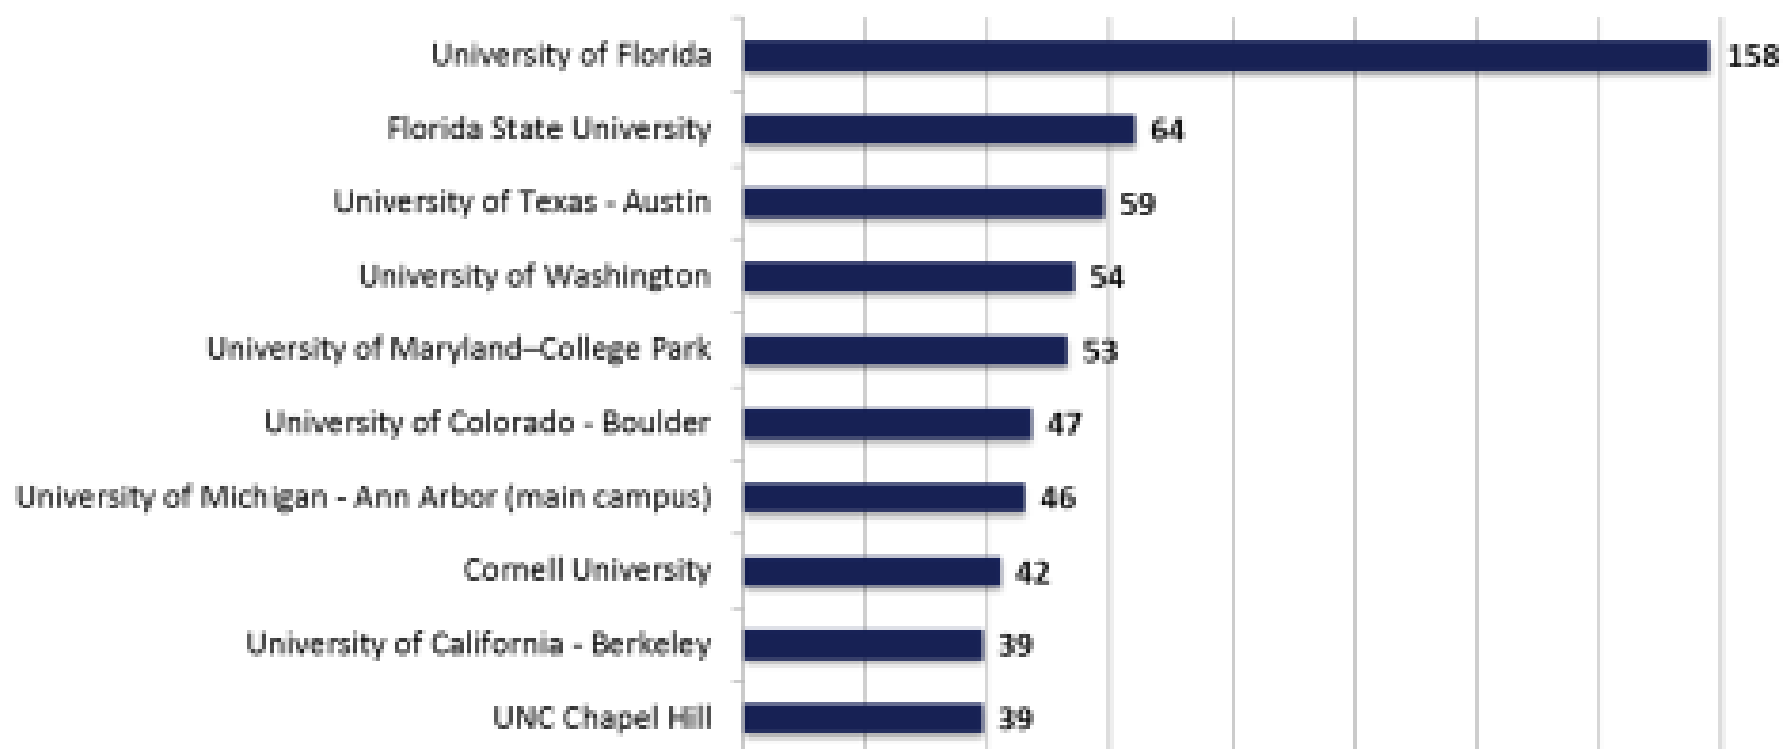

U.S. - Top 10 Universities IB Students will be attending:

A total of 158 graduates among those who participated in the survey will be attending the University of Florida and 64 IB graduates will enrol in Florida State University. 59 graduates will be studying at the University of Texas—Austin.

Base number:

3086