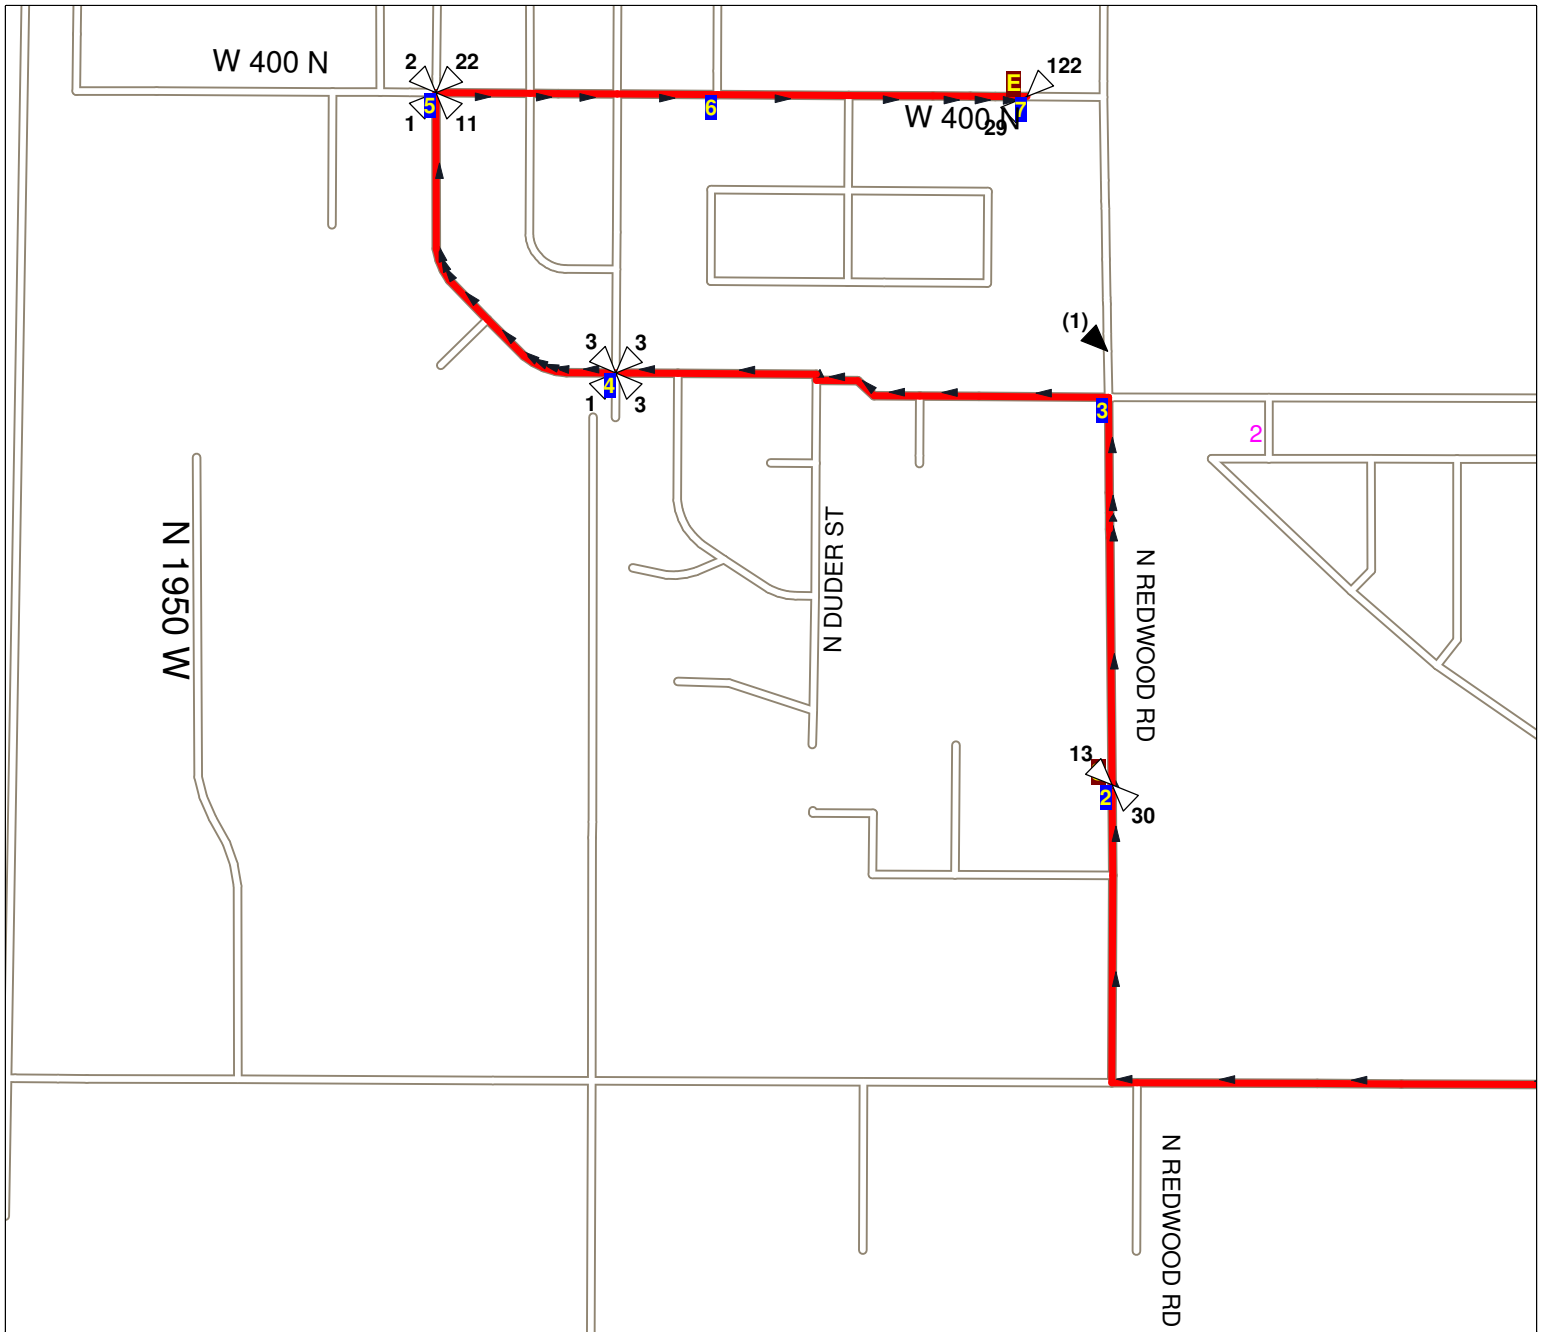

Salt Lake City School District Route Map

Route: **531PA**
 Vehicle: **354**
 Anchor: **WH HS**
 Depart Time: **2:37 PM**
 Dropoffs: **240**
 Distance: **3.11 mi.**

Desc: **WEST #7 PM**
 Driver:
 Max Load: **240**
 End Time: **3:03 PM**
 Transfers On: **0**
 Transfers Off: **0**
 Days: **MTWHF Display Day:M**