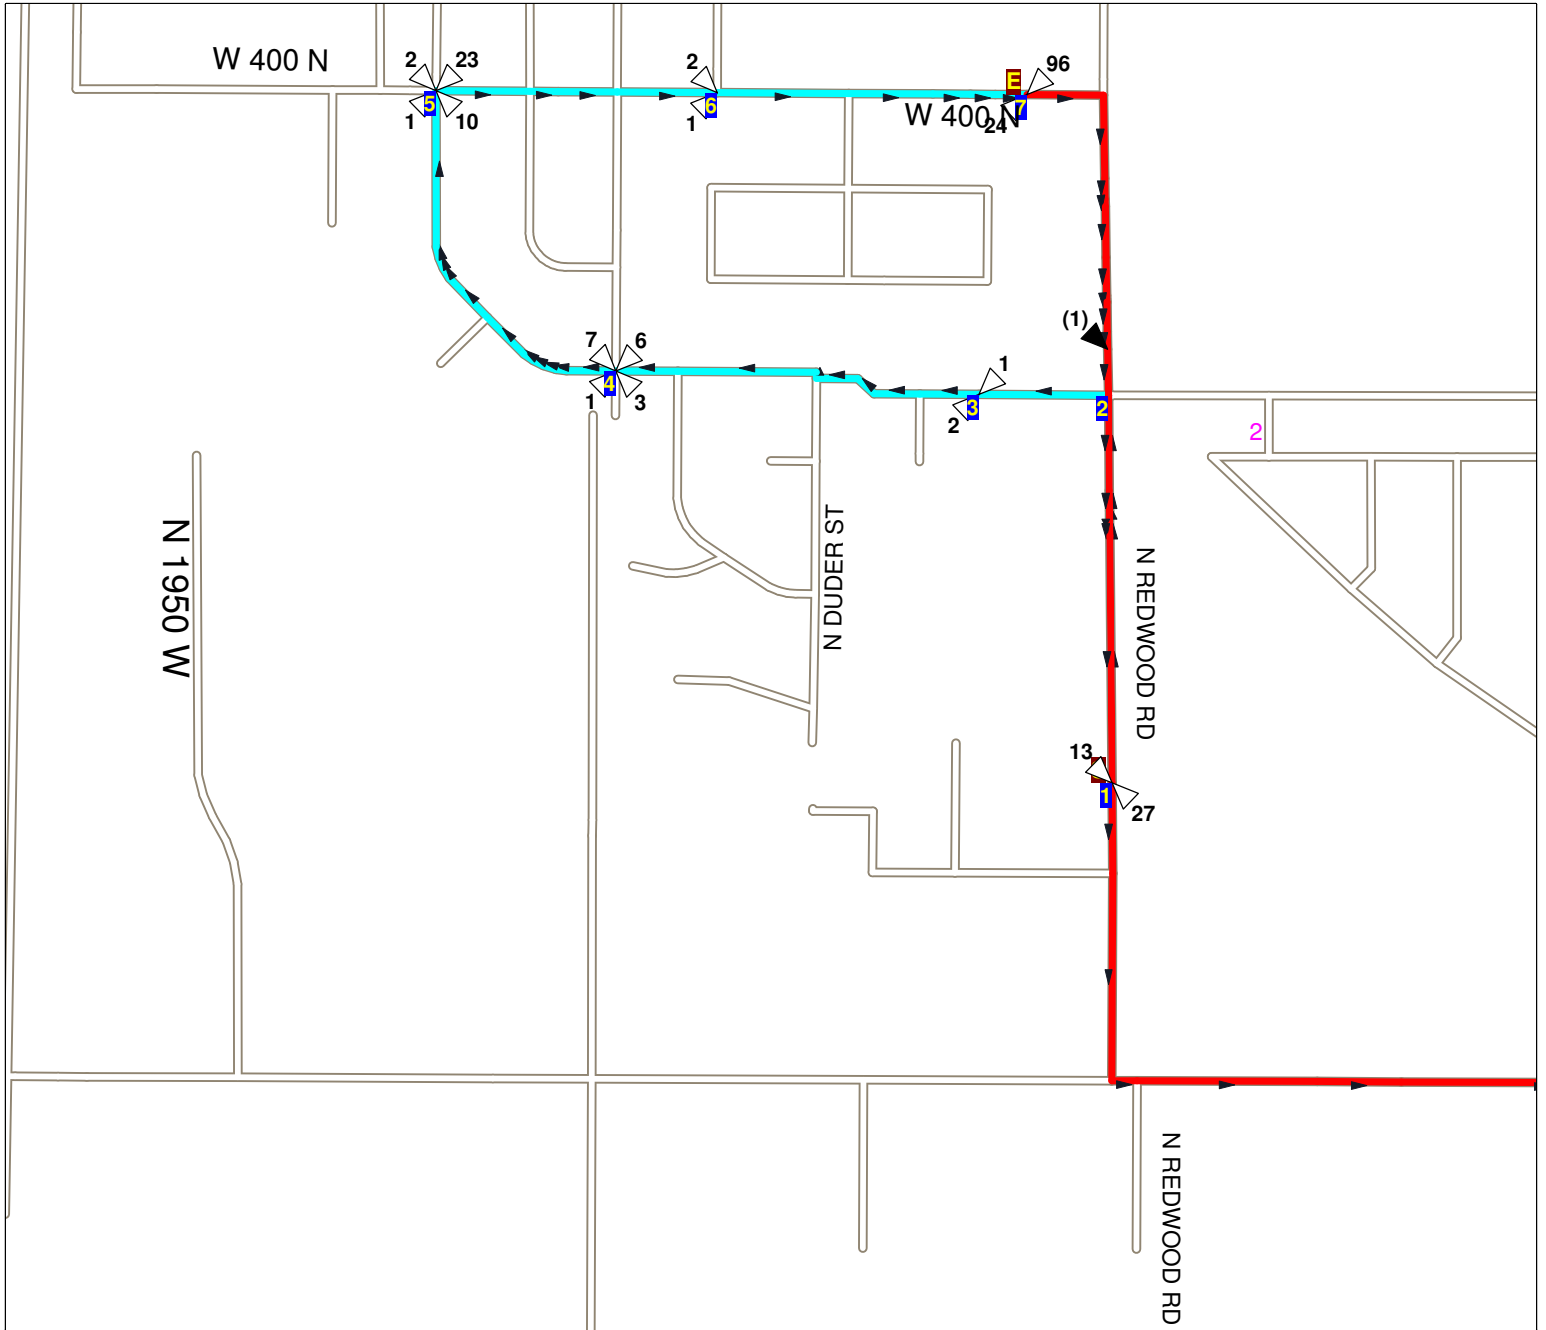

Salt Lake City School District Route Map

Route: **531AA**
Vehicle: **354**
Anchor: **WH HS**
Start Time: **6:39 AM**
Pickups: **219**
Distance: **3.46 mi.**

Desc: **WEST #7 AM**
Driver:
Max Load: **219**
Arrival Time: **7:15 AM**
Transfers On: **0**
Transfers Off: **0**
Days: **MTWHF Display Day:M**