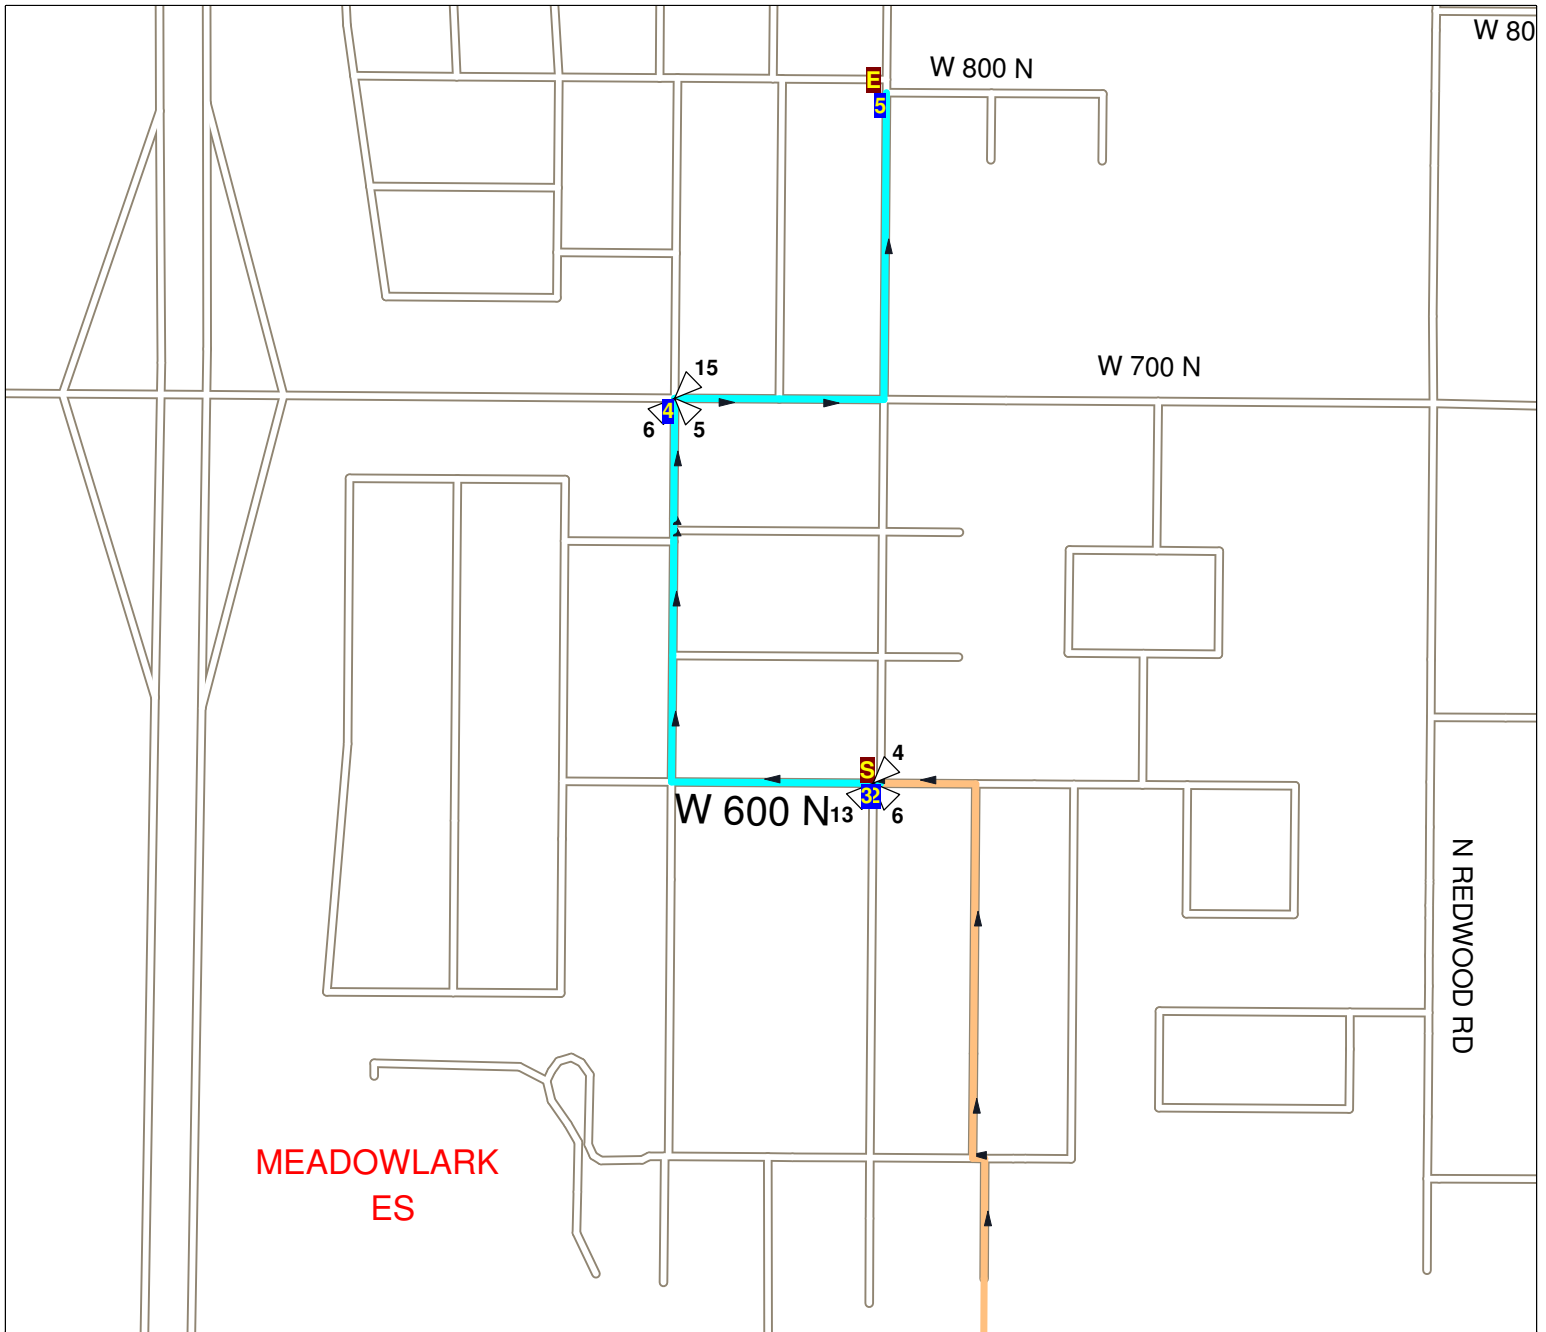

Salt Lake City School District Route Map

Route: **530PA**
Vehicle: **327**
Anchor: **WH HS**
Depart Time: **2:37 PM**
Dropoffs: **49**
Distance: **3.53 mi.**

Desc: **WEST #6 PM**
Driver:
Max Load: **49**
End Time: **2:48 PM**
Transfers On: **0**
Transfers Off: **0**
Days: **MTWHF Display Day:M**