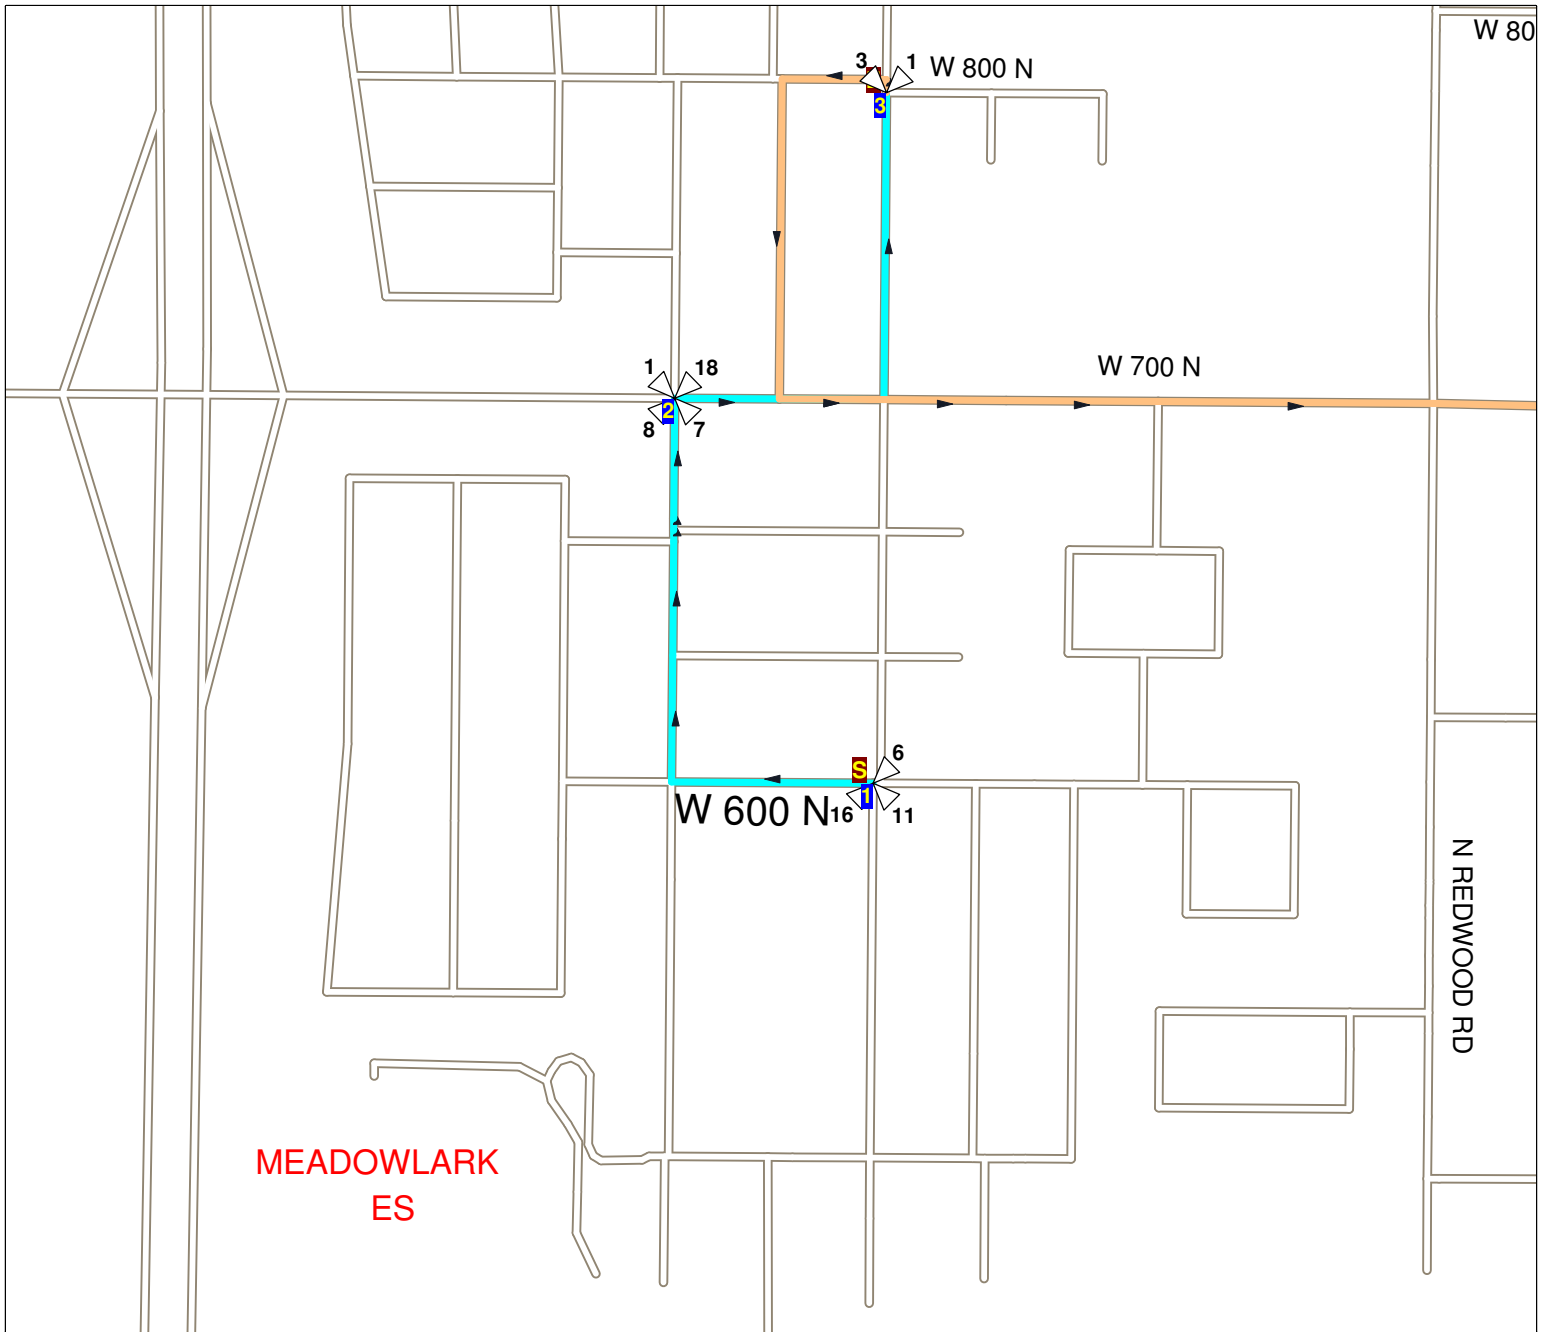

### Salt Lake City School District Route Map

Route: **530AA**  
 Vehicle: **327**  
 Anchor: **WH HS**  
 Start Time: **7:04 AM**  
 Pickups: **71**  
 Distance: **3.45 mi.**

Desc: **WEST #6 AM**  
 Driver:  
 Max Load: **71**  
 Arrival Time: **7:15 AM**  
 Transfers On: **0**  
 Transfers Off: **0**  
 Days: **MTWHF Display Day:M**