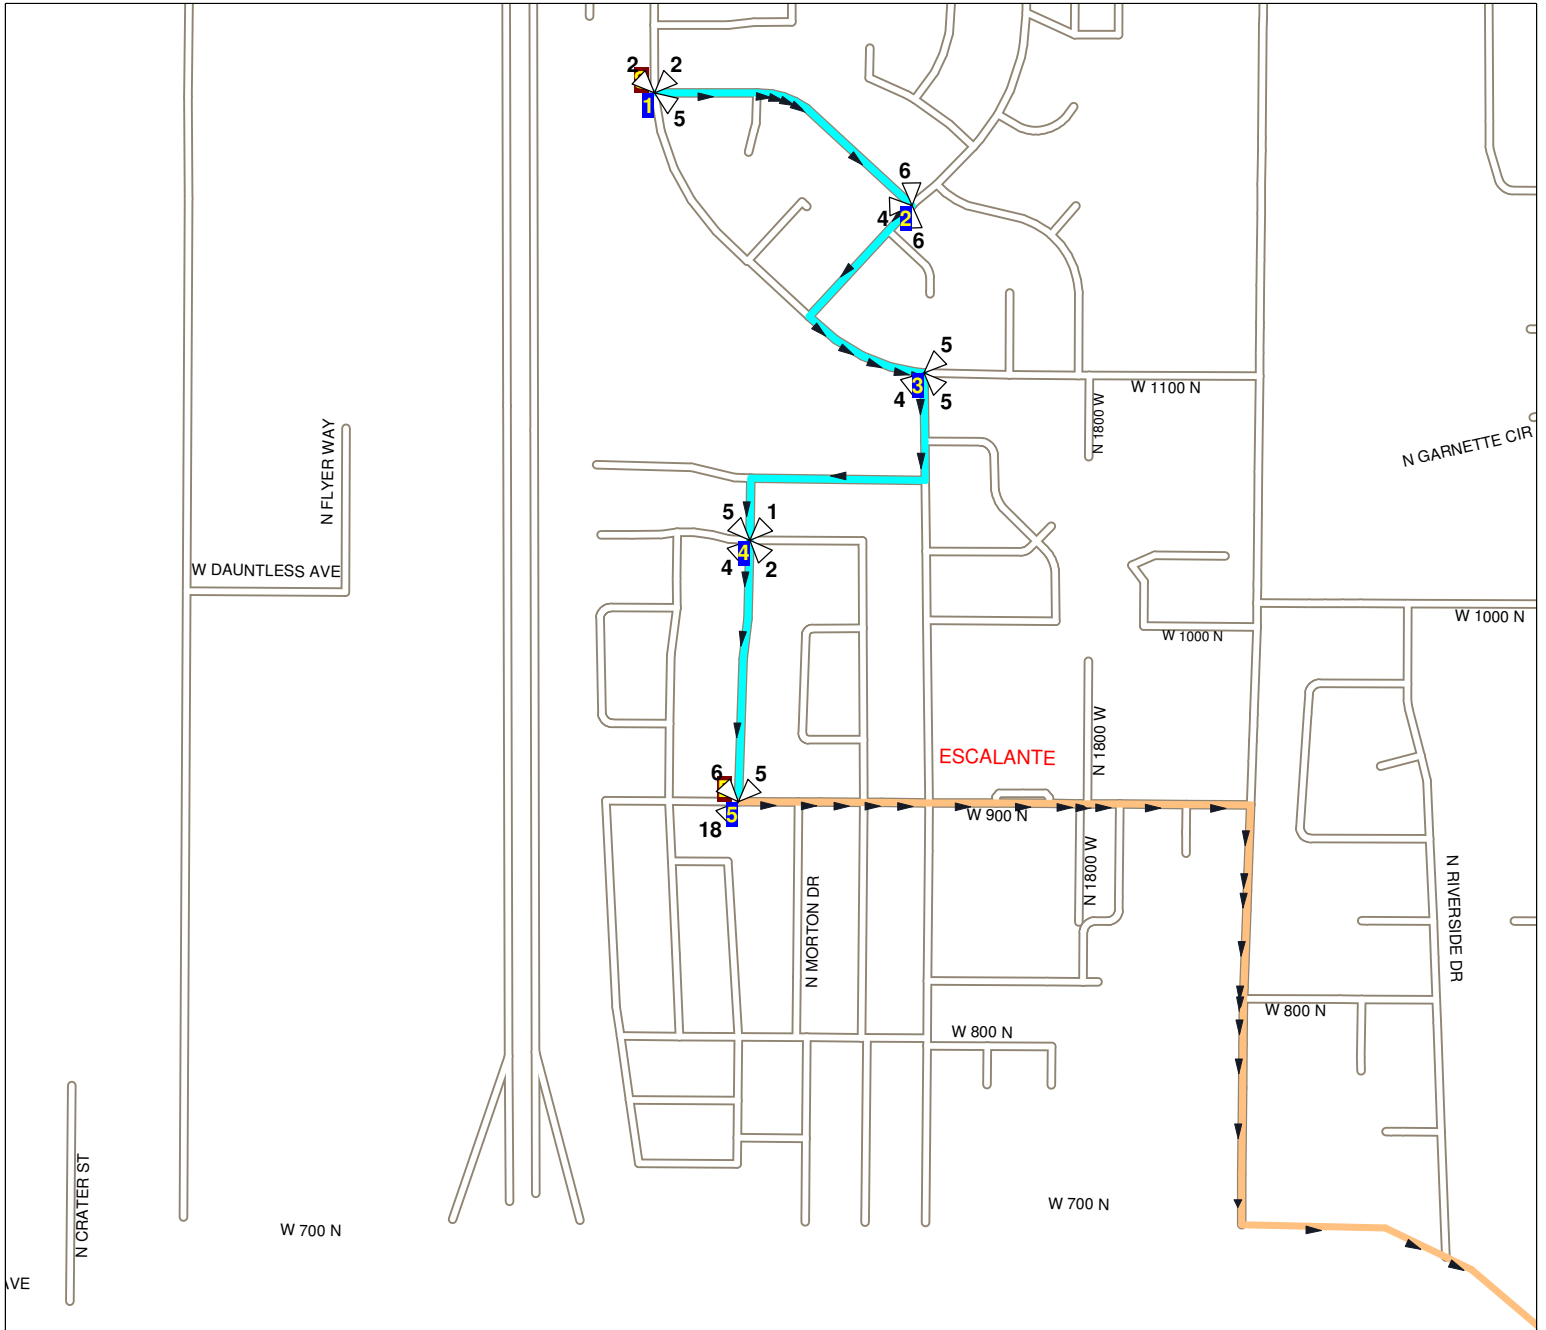

# Salt Lake City School District Route Map

Route: **529AA**  
Vehicle: **336**  
Anchor: **WH HS**  
Start Time: **6:59 AM**  
Pickups: **80**  
Distance: **4.05 mi.**

Desc: **WEST #5 AM**  
Driver:  
Max Load: **80**  
Arrival Time: **7:15 AM**  
Transfers On: **0**  
Transfers Off: **0**  
Days: **MTWHF Display Day:M**