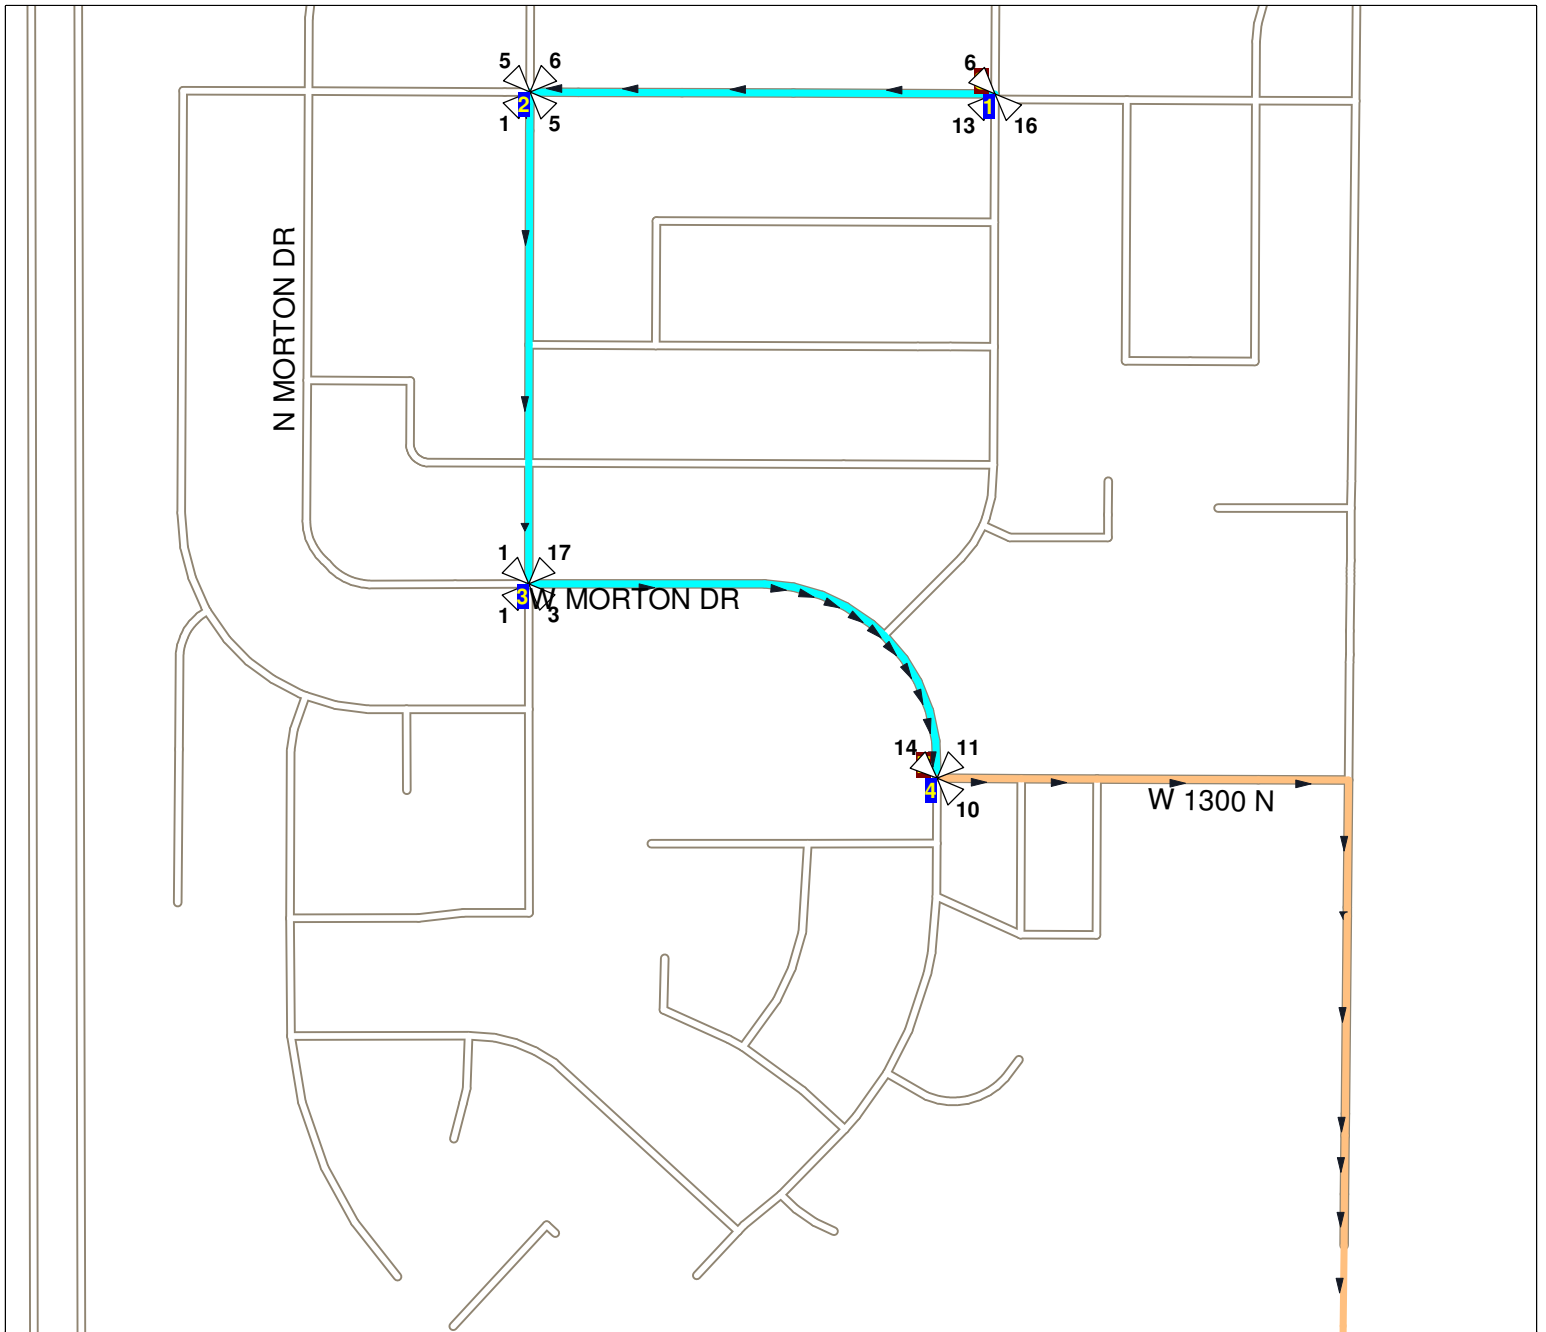

Salt Lake City School District Route Map

Route: **528AA**
Vehicle: **163**
Anchor: **WH HS**
Start Time: **7:01 AM**
Pickups: **109**
Distance: **4.10 mi.**

Desc: **WEST #4 AM**
Driver:
Max Load: **109**
Arrival Time: **7:15 AM**
Transfers On: **0**
Transfers Off: **0**
Days: **MTWHF Display Day:M**