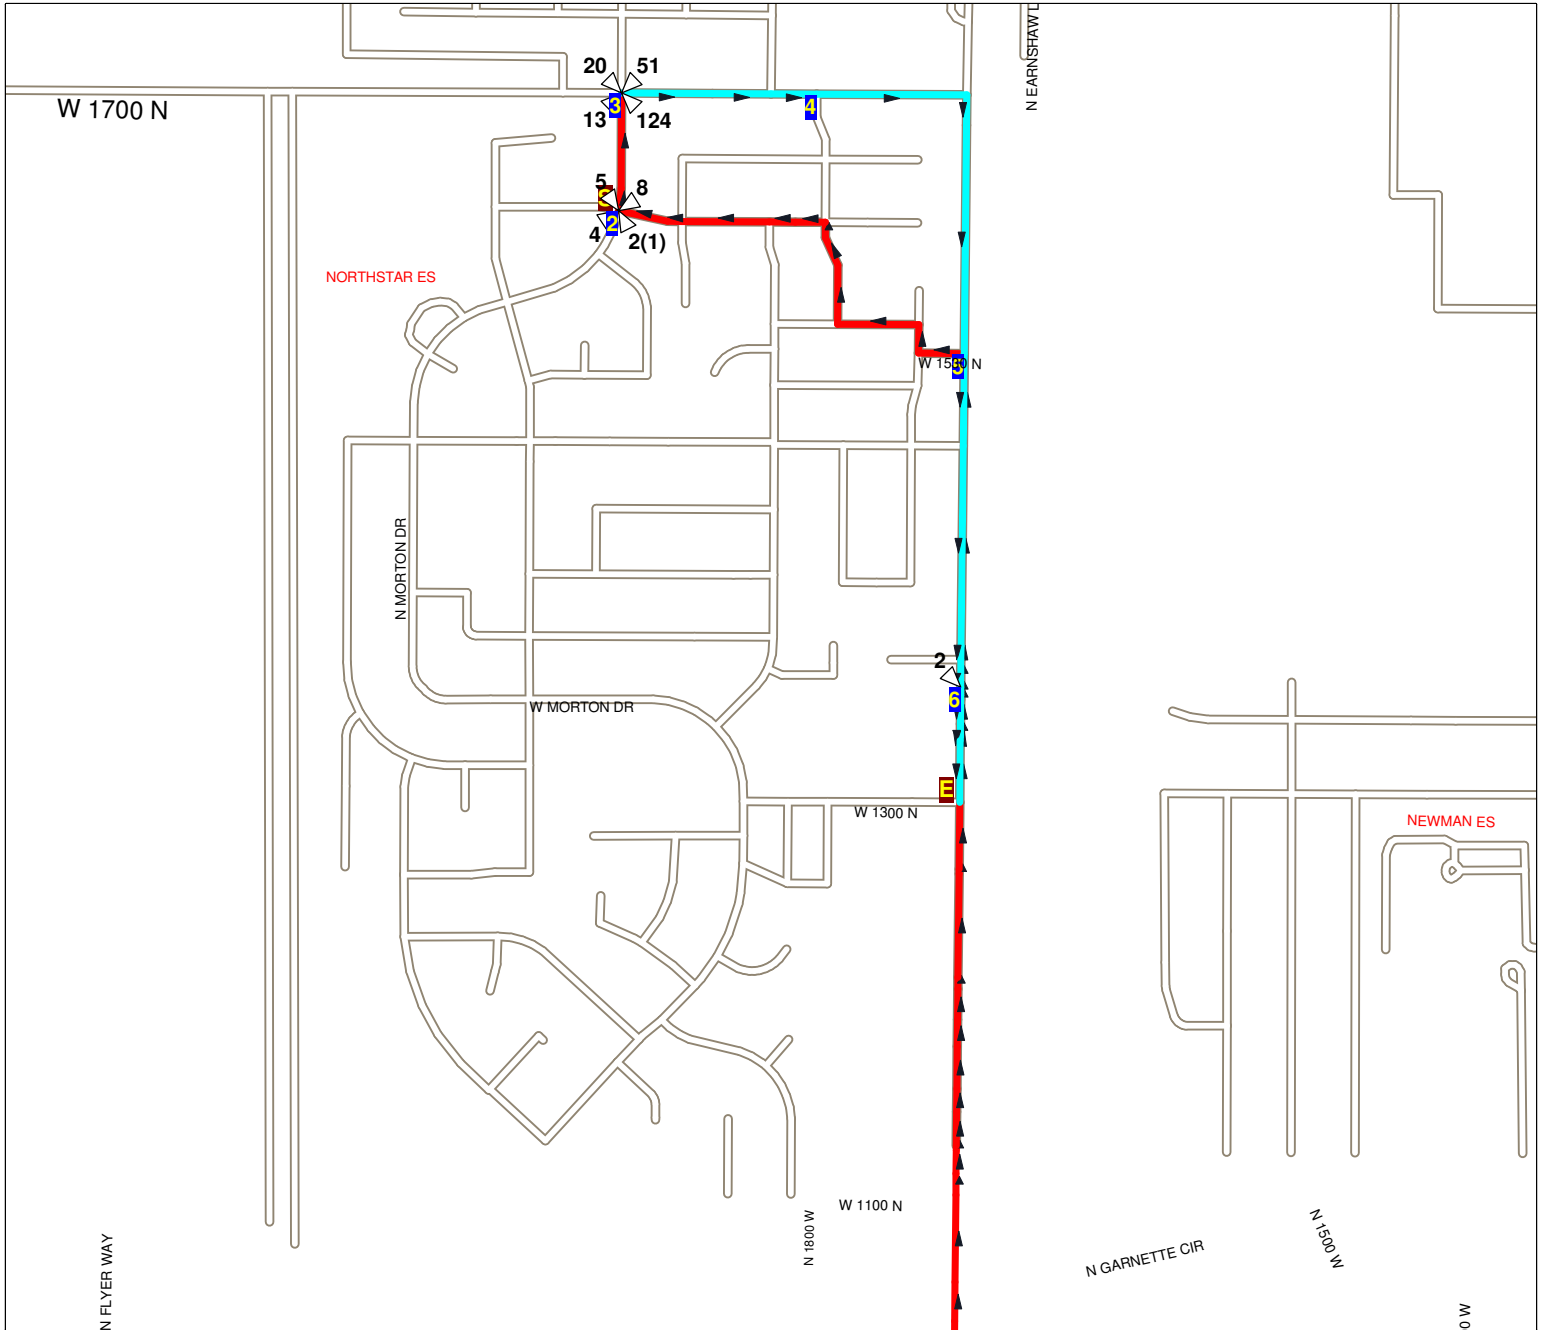

Salt Lake City School District Route Map

Route: **527PA**
Vehicle: **359**
Anchor: **WH HS**
Depart Time: **2:37 PM**
Dropoffs: **229**
Distance: **5.07 mi.**

Desc: **WEST #3 PM**
Driver:
Max Load: **229**
End Time: **3:06 PM**
Transfers On: **0**
Transfers Off: **0**
Days: **MTWHF Display Day:M**