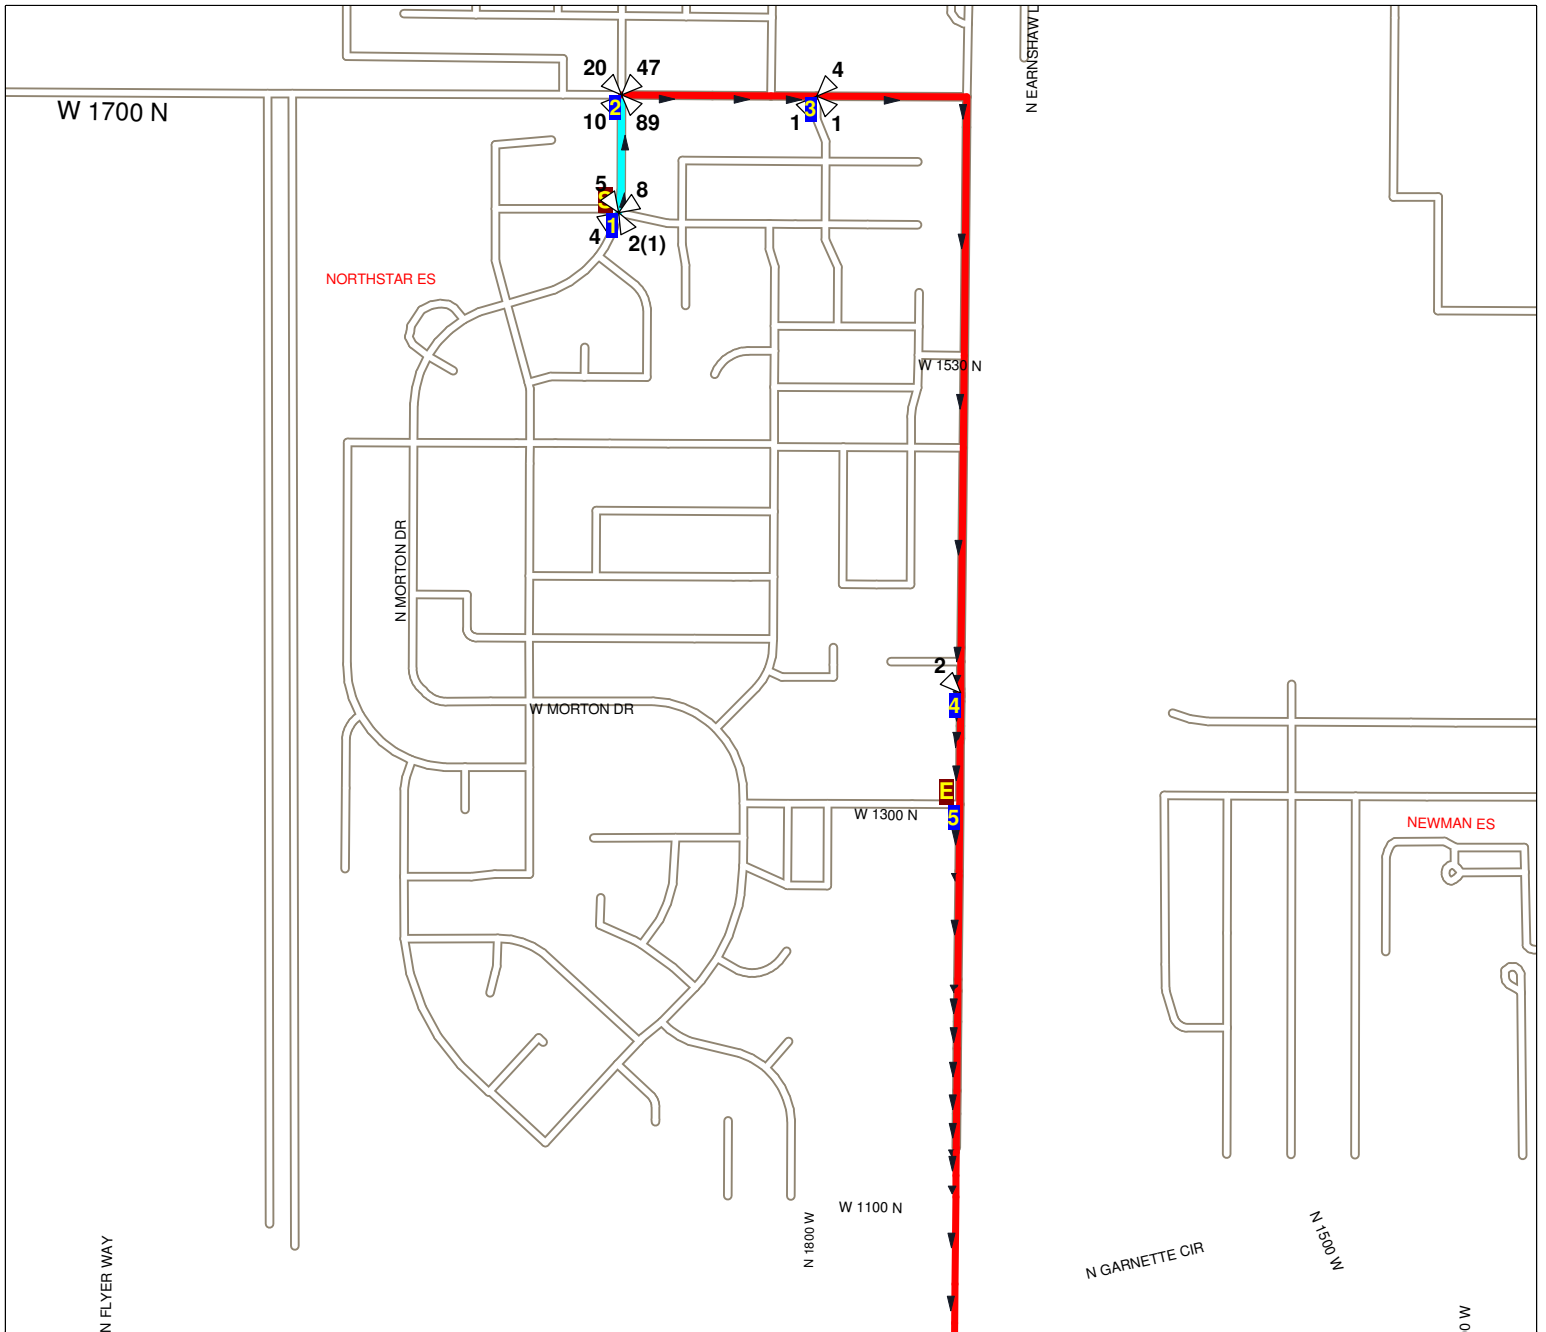

# Salt Lake City School District Route Map

Route: **527AA**  
 Vehicle: **359**  
 Anchor: **WH HS**  
 Start Time: **6:50 AM**  
 Pickups: **193**  
 Distance: **4.24 mi.**

Desc: **WEST #3 AM**  
 Driver:  
 Max Load: **193**  
 Arrival Time: **7:15 AM**  
 Transfers On: **0**  
 Transfers Off: **0**  
 Days: **MTWHF Display Day:M**