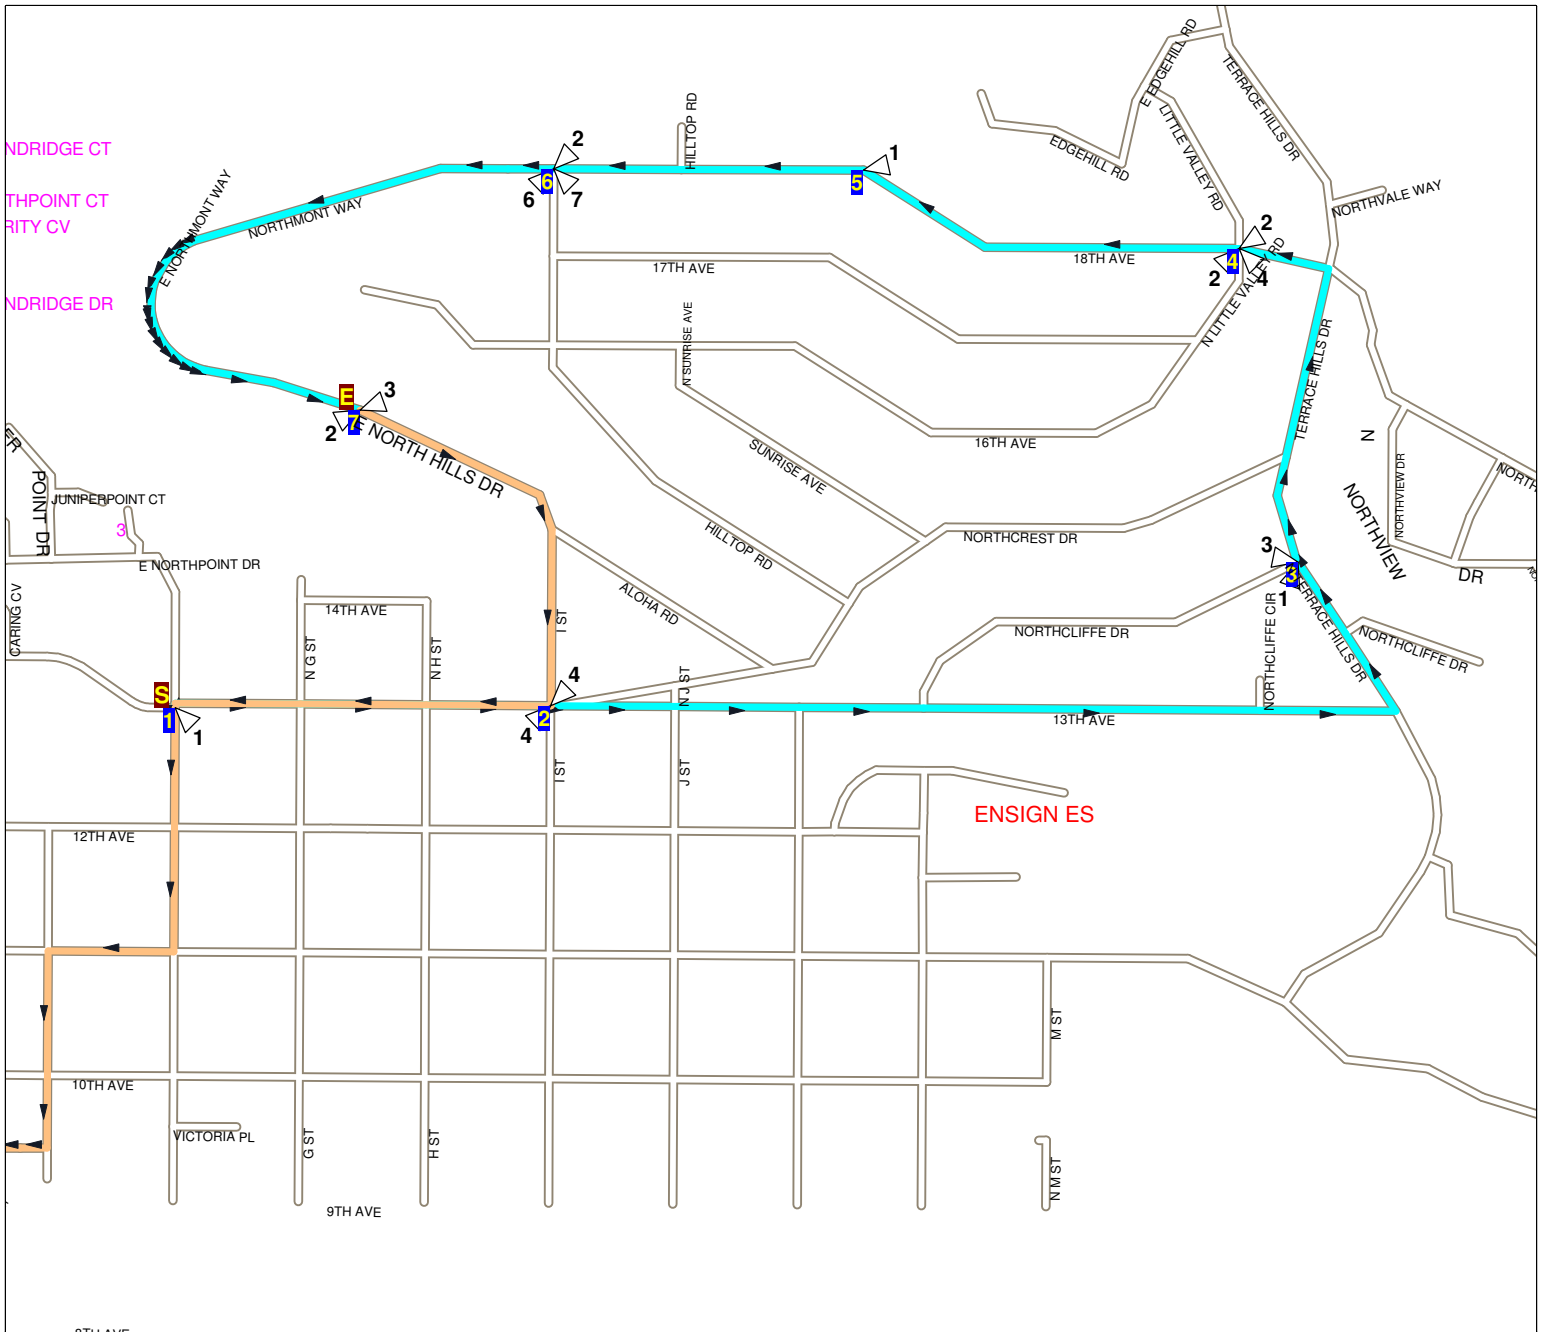

# Salt Lake City School District Route Map

Route: **526AA**  
Vehicle: **325**  
Anchor: **WH HS**  
Start Time: **6:53 AM**  
Pickups: **42**  
Distance: **4.93 mi.**

Desc: **WEST HIGH #2 AM**  
Driver:  
Max Load: **42**  
Arrival Time: **7:15 AM**  
Transfers On: **0**  
Transfers Off: **0**  
Days: **MTWHF Display Day:M**