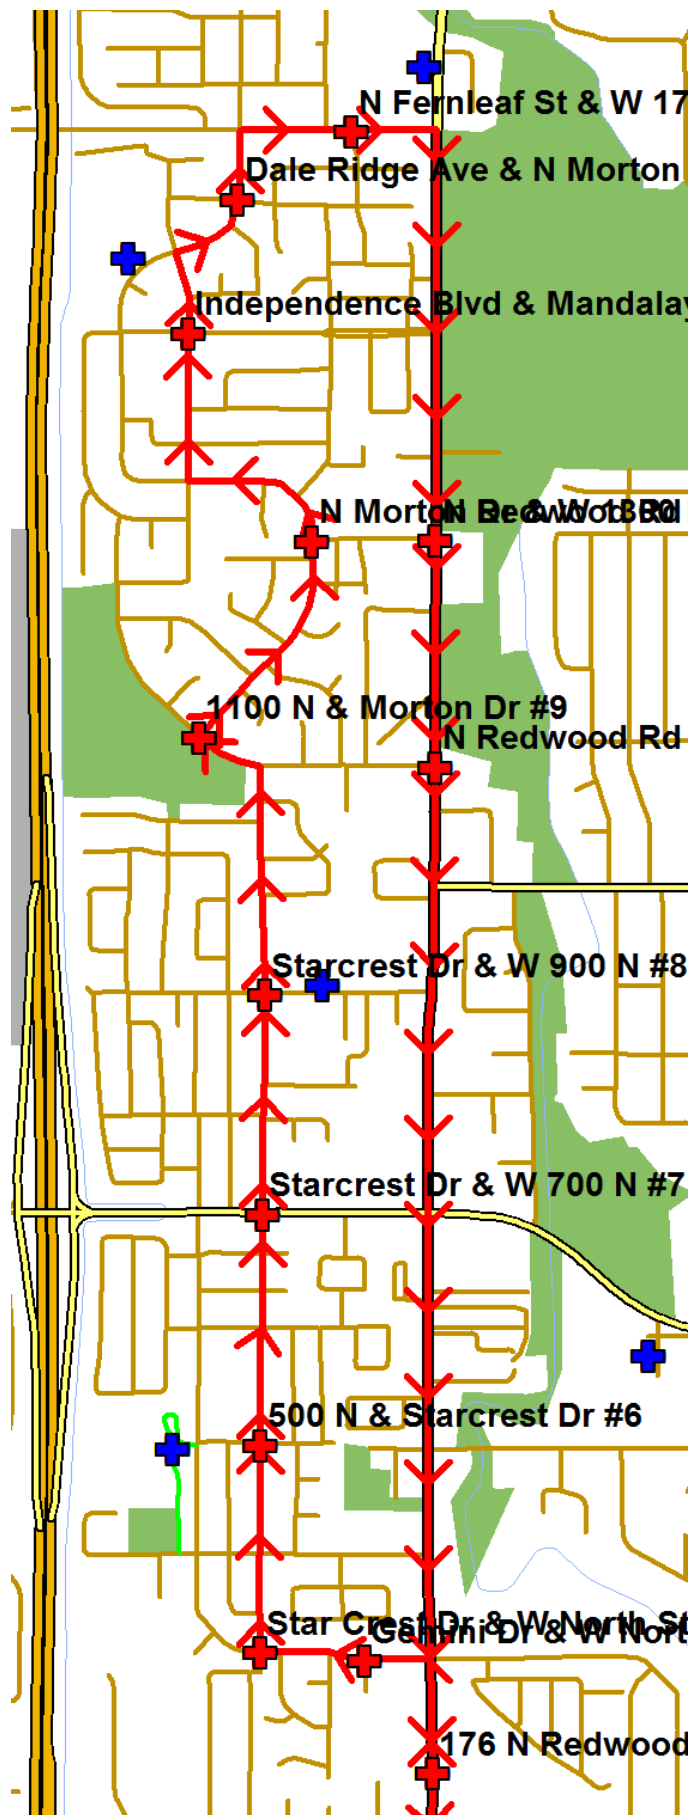

# West Summer School PM

11:48 am  
DEPART TRANSPORTATION

12:00 pm  
West High School

12:15 pm  
176 N Redwood Rd

12:17 pm  
Gemini Dr & W North Star Dr

12:18 pm  
Star Crest Dr & W North Star Dr

12:20 pm  
500 N & Starcrest Dr

12:21 pm  
Starcrest Dr & W 700 N

12:23 pm  
Starcrest Dr & W 900 N

12:25 pm  
1100 N & Morton Dr

12:26 pm  
N Morton Dr & W 1300 N

12:28 pm  
Independence Blvd & Mandalay Rd

12:30 pm  
Dale Ridge Ave & N Morton Dr

12:32 pm  
N Fernleaf St & W 1700 N

12:34 pm  
N Redwood Rd & W 1300 N

12:36  
N Redwood Rd & W 1100 N

12:47 pm  
Arrive Transportation Dept