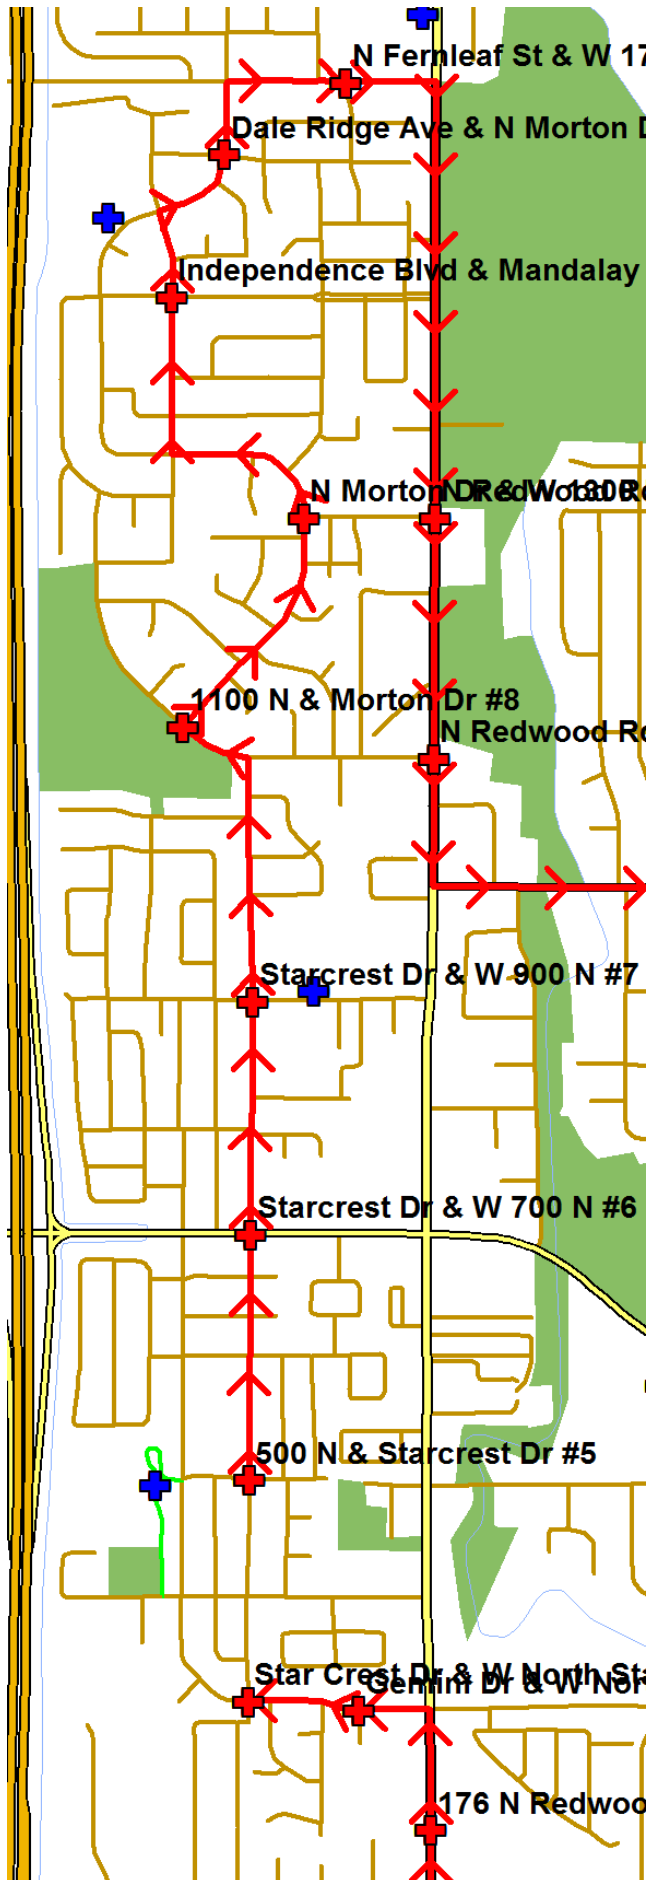

West Summer School AM

7:25 am
DEPART TRANSPORTATION

7:33 am
176 N Redwood Rd

7:35 am
Gemini Dr & W North Star Dr

7:36 am
500 N & Starcrest Dr

7:36 am
Star Crest Dr & W North Star Dr

7:37 am
Starcrest Dr & W 700 N

7:39 am
Starcrest Dr & W 900 N

7:41 am
1100 N & Morton Dr

7:42 am
N Morton Dr & W 1300 N

7:44 am
Independence Blvd & Mandalay Rd

7:46 am
Dale Ridge Ave & N Morton Dr

7:48 am
N Fernleaf St & W 1700 N

7:50 am
N Redwood Rd & W 1300 N

7:52 am
N Redwood Rd & W 1100 N

8:00 am
West High School

8:22 am
Arrive Transportation Dept