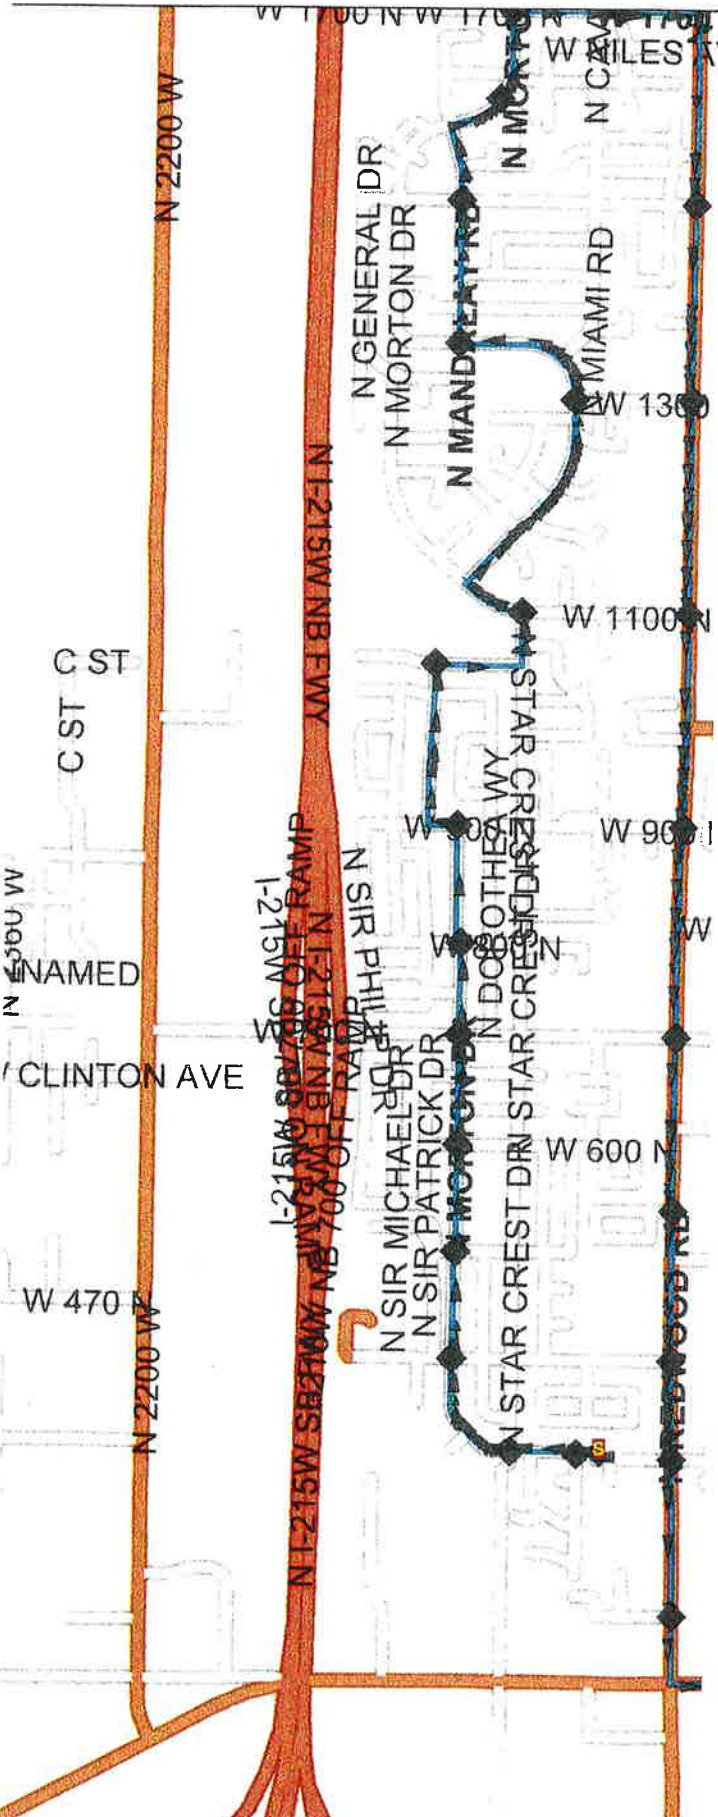

W + E  
S + N

## Salt Lake City School District Route Map Freshman Orientation

1	6:55	Northstar Drive and New Star Drive	12:44	13	7:07	Mandalay Road and Independence Blvd	12:52
2	6:56	Northstar Drive and Start Crest Drive	12:45	14	7:08	1700 N and Morton Drive	12:53
3	6:57	400 N and Northstar Drive	12:46	15	7:09	1700 N and Fernleaf Street	12:54
4	6:58	500 N and Morton Drive	12:47	16	7:10	Independence Blvd and Redwood Road	12:55
5	6:59	600 N and Morton Drive	12:48	17	7:11	1300 N and Redwood Road	12:56
6	7:00	700 N and Morton Drive	12:49	18	7:12	1100 N and Redwood Road	12:57
7	7:01	800 N and Morton Drive	12:50	19	7:13	900 N and Redwood Road	12:58
8	7:02	900 N and Morton Drive	12:51	20	7:14	700 N and Redwood Road	12:59
9	7:03	Morton Drive and Sir Charles Drive	12:52	21	7:15	Jensen Meadow Lane and Redwood Road	1:00
10	7:04	1100 N and Star Crest Drive	12:53	22	7:16	400 N and Redwood Road	1:01
11	7:05	1300 N and Morton Drive	12:54	23	7:17	Northstar Drive and Redwood Road	1:02
12	7:06	Morton Drive and Mandalay Road	12:55	24	7:18	Gerlie Avenue and Redwood Road	1:03
13	7:07	Mandalay Road and Independence Blvd	12:56		<b>7:30</b>	<b>WEST HIGH SCHOOL</b>	12:30