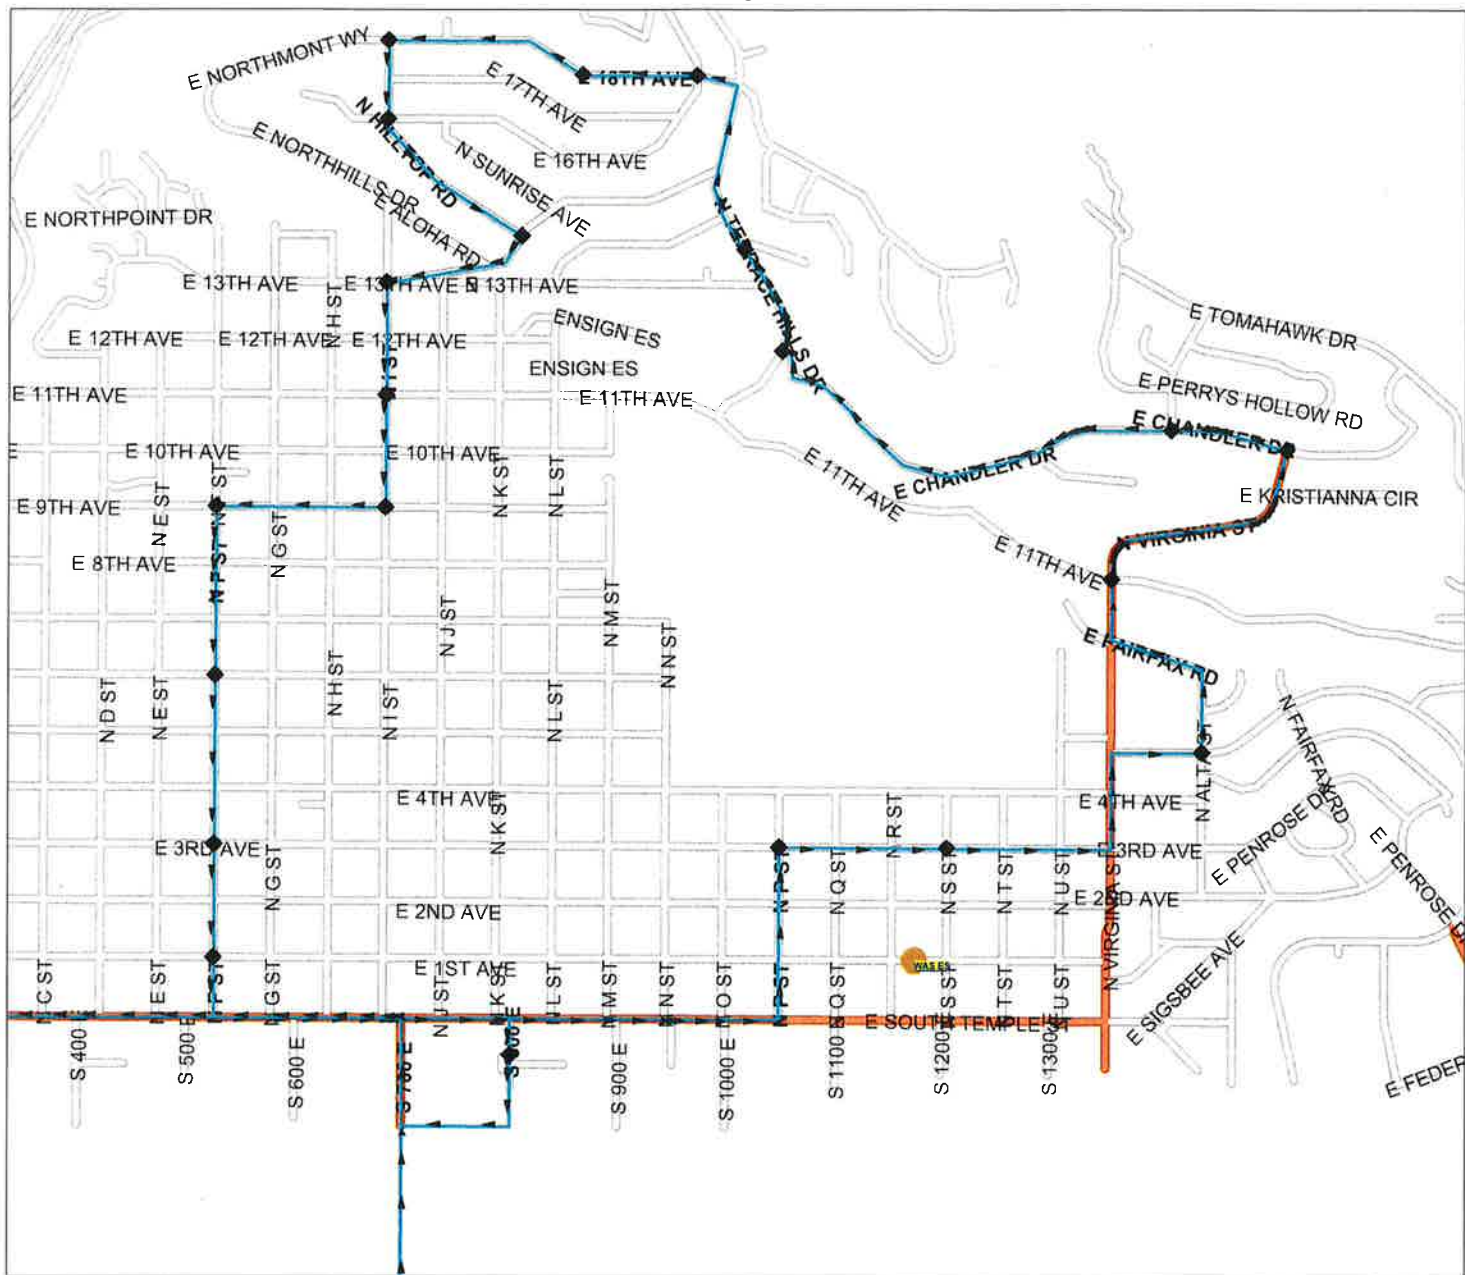

Salt Lake City School District Route Map Freshman Orientation

1	7:01	3rd Avenue and P Street	12:44	13	7:13	16th Avenue and Hilltop Road	12:56
2	7:02	3rd Avenue and S Street	12:45	14	7:14	Hilltop Road and Northcrest Drive	12:57
3	7:03	3rd Avenue and Virginia Street	12:46	15	7:15	13th Avenue and I Street	12:58
4	7:04	Federal Heights Drive and Alta Street	12:47	16	7:16	11th Avenue and I Street	12:59
5	7:05	Virginia Street and Popperton Park Way	12:48	17	7:17	9th Avenue and I Street	13:00
6	7:06	Virginia Street and Chandler Drive	12:49	18	7:18	9th Avenue and F Street	13:01
7	7:07	Chandler Drive and Cambridge Way	12:50	19	7:19	6th Avenue and F Street	13:02
8	7:08	Chandler Drive and Terrace Hills Drive	12:51	20	7:20	3rd Avenue and F Street	13:03
9	7:09	Terrace Hills Drive and Northcliffe Drive	12:52	21	7:21	1st Avenue and F Street	13:04
10	7:10	18th Avenue and Little Valley Drive	12:53	22	7:22	Bryant Middle School	12:40
11	7:11	18th Avenue	12:54		7:30	WEST HIGH SCHOOL	12:30
12	7:12	18th Avenue and Hilltop Road	12:55				